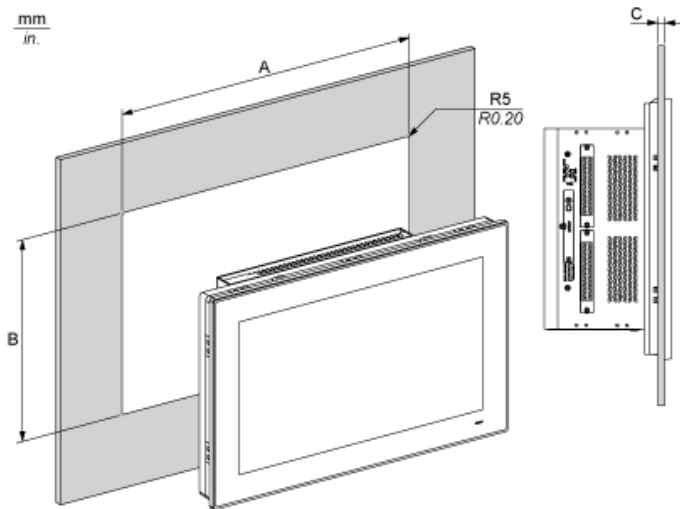

Dimensions

- (1) Front view
- (2) Right view

Spacing Requirements

- 1 : Air out
- 2 : Air in

Mounting Orientation

Panel Cut Dimensions

A		B		C		R	
mm	in.	mm	in.	mm	in.	mm	in.
550.3	21.66	341.8	13.45	2...6	0.08...0.23	5	0.20