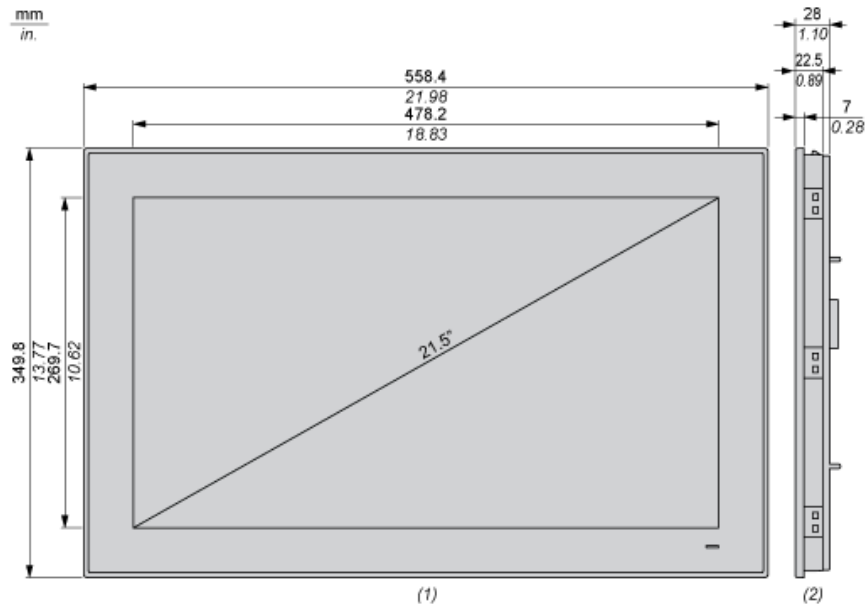

Main

Range of product	Magelis Modular iPC
Product or component type	Flat screen
Terminal type	Touchscreen display
Device mounting	Flush

Complementary

Local signalling	Status LED
View angle horizontal x vertical	150 x 150°
Contrast ratio	500:1
Pixel resolution	1024 x 1024
Touchscreen resolution	4096 x 4096
Function available	Operate with water on screen
[Us] rated supply voltage	24 V DC power supply 100...240 V AC power supply 47...63 Hz
Supply voltage limits	18...36 V DC
Power consumption in W	50.7 W (typical) with Box PC HMIBMP 64.85 W (maximum) with Box PC HMIBMP 45.2 W (typical) with Box PC HMIBMU 59.85 W (maximum) with Box PC HMIBMU
Display size	21.5 inch
Display type	LED Colour TFT LCD
Display resolution	1980 x 1080 pixels full HD
Display colour	16777216 colors
Luminance	300 cd/m ²
Backlight lifespan	50000 hours at 25 °C
Touch panel	Multi-touch projected capacitive technology (PCT)
Type of installation	Indoor installation
Inrush current	8.9 A
Width	558.4 mm
Height	349.8 mm
Depth	28 Mm enclosure: 7 mm
Product weight	6.6 kg

Environment

IP degree of protection	IP66
NEMA degree of protection	NEMA 4X
Standards	UL 60950 CSA C22.2 No 60950
Product certifications	CCC C-Tick EAC
Ambient air temperature for operation	0...55 °C
Ambient air temperature for storage	-30...70 °C
Pollution degree	2
Relative humidity	10...95 % non-condensing
Operating altitude	2000 m
Vibration resistance	1 gn (f = 5...500 Hz)HDD 2 gn (f = 5...500 Hz)SSD 2 gn (f = 5...500 Hz)Cfast card

Dimensions

- (1) Front view
- (2) Right view

Spacing Requirements

- 1 : Air out
- 2 : Air in

Mounting Orientation

Panel Cut Dimensions

A		B		C		R	
mm	in.	mm	in.	mm	in.	mm	in.
550.3	21.66	341.8	13.45	2...6	0.08...0.23	5	0.20