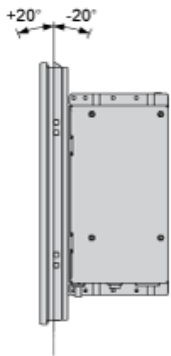

Dimensions

- (1) Front view
- (2) Right view

Spacing Requirements

- 1 : Air out
- 2 : Air in

Mounting Orientation

Panel Cut Dimensions

A		B		C		R	
mm	in.	mm	in.	mm	in.	mm	in.
550.3	21.66	341.8	13.45	2...6	0.08...0.23	5	0.20