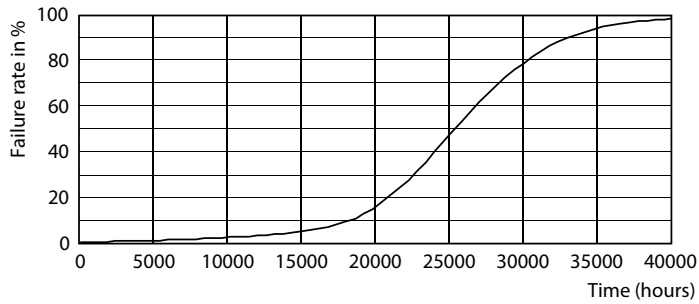

Product data

General Information	
Cap-Base	E27 [E27]
EU RoHS compliant	Yes
Nominal Lifetime (Nom)	25000 h
Switching Cycle	50000X
Technical Type	40-70W
Light Technical	
Color Code	830 [CCT of 3000K]
Beam Angle (Nom)	30 °
Luminous Flux (Nom)	4500 lm
Luminous Intensity (Nom)	13000 cd
Color Designation	White (WH)
Correlated Color Temperature (Nom)	3000 K
Luminous Efficacy (rated) (Nom)	112.00 lm/W
Color Consistency	<6
Color Rendering Index (Nom)	80
LLMF At End Of Nominal Lifetime (Nom)	70 %

Photometric data

LEDspot MAS 41W E27 PAR30L 830 30D ND

LEDspot MAS 41W E27 PAR30L 830 30D ND

LEDspot MAS 41W E27 PAR30L 830 30D ND

MASTER LEDspot PAR High Lumen

Lifetime

LEDspot MAS 37W E27 PAR30L 830 15D ND