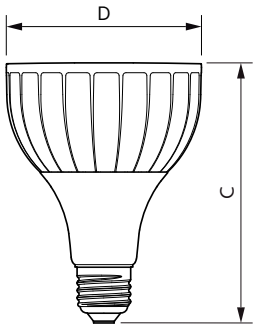

MASTER LEDspot PAR High Lumen

Energy Consumption kWh/1000 h	40 kWh
Product Data	
Full product code	871869969446300
Order product name	Master LED PAR30L 40W 30D 830
EAN/UPC - Product	8718699694463
Order code	929001374812

Numerator - Quantity Per Pack	1
Numerator - Packs per outer box	6
Material Nr. (12NC)	929001374812
Net Weight (Piece)	0.410 kg

Dimensional drawing

PAR30L 40-35W 4500lm 30D 3000K E27 ND

Product	D	C
Master LED PAR30L 40W 30D 830	95.5 mm	129 mm