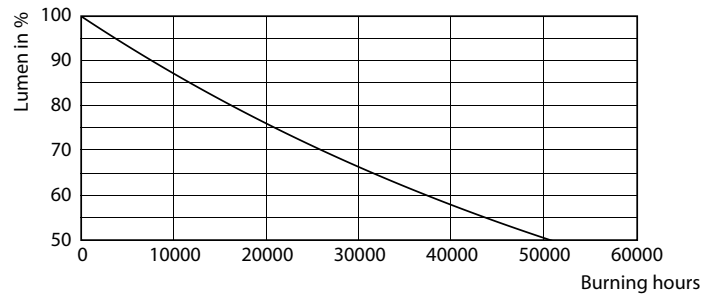

Product data

General Information	
Cap-Base	E27 [E27]
EU RoHS compliant	Yes
Nominal Lifetime (Nom)	25000 h
Switching Cycle	50000X
Technical Type	40-70W
Light Technical	
Color Code	830 [CCT of 3000K]
Beam Angle (Nom)	30 °
Luminous Flux (Nom)	4500 lm
Luminous Intensity (Nom)	13000 cd
Color Designation	White (WH)
Correlated Color Temperature (Nom)	3000 K
Luminous Efficacy (rated) (Nom)	112.00 lm/W
Color Consistency	<6
Color Rendering Index (Nom)	80
LLMF At End Of Nominal Lifetime (Nom)	70 %

Photometric data

LEDspot MAS 41W E27 PAR30L 830 30D ND

LEDspot MAS 41W E27 PAR30L 830 30D ND

LEDspot MAS 41W E27 PAR30L 830 30D ND

MASTER LEDspot PAR High Lumen

Lifetime

LEDspot MAS 37W E27 PAR30L 830 15D ND