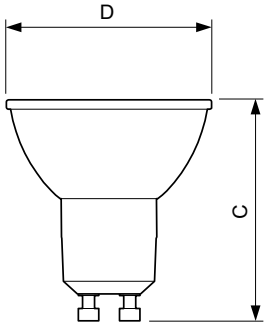

## Plano de dimensiones

GU10 230V 5W-50W 36D 2700K ND

Product	D	C
LEDspot GU10 5-50W 827 36D 220-240V PF	50 mm	54 mm