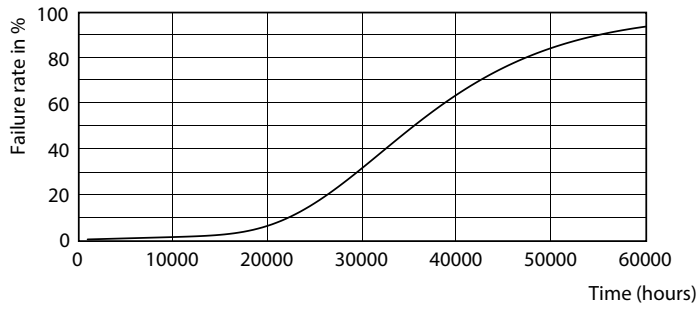

Dicroica LED GU10 Essential

Lifetime

LEDspot GU10 827

LEDspot GU10 827