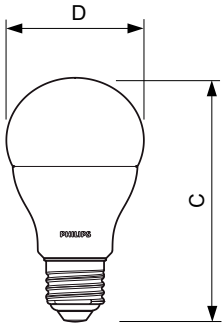

Product data

General Information		Lamp Current (Nom)	
Cap-Base	E27 [E27]	Lamp Current (Nom)	110 mA
Nominal Lifetime (Nom)	15000 h	Starting Time (Nom)	0.5 s
Switching Cycle	50000X	Warm Up Time to 60% Light (Nom)	0.5 s
Technical Type	13-100W	Power Factor (Nom)	0.5
		Voltage (Nom)	220-240 V
Light Technical		Temperature	
Color Code	830 [CCT of 3000K]	T-Case Maximum (Nom)	85 °C
Beam Angle (Nom)	150 °		
Luminous Flux (Nom)	1400 lm	Controls and Dimming	
Luminous Flux (Rated) (Nom)	1400 lm	Dimmable	No
Color Designation	White (WH)	Mechanical and Housing	
Correlated Color Temperature (Nom)	3000 K	Bulb Finish	Frosted
Luminous Efficacy (rated) (Nom)	107.69 lm/W	Approval and Application	
Color Consistency	<6	Energy Efficiency Label (EEL)	A+
Color Rendering Index (Nom)	80	Energy Consumption kWh/1000 h	13 kWh
LLMF At End Of Nominal Lifetime (Nom)	70 %	Product Data	
Operating and Electrical		Full product code	871869654582900
Input Frequency	50 to 60 Hz		
Power (Rated) (Nom)	13 W		

Standard LED bulbs

Order product name	Standard LEDBulb LEDBulb 13-100W E27 830 220-240V 1PF/10
EAN/UPC - Product	8718696545829
Order code	929001162411
Numerator - Quantity Per Pack	1

Numerator - Packs per outer box	10
Material Nr. (12NC)	929001162411
Net Weight (Piece)	0.070 kg

Dimensional drawing

Basic Bulb 13W-95W 1400lm 3000K E27 ND

Product	D	C
Standard LEDBulb LEDBulb 13-100W E27 830 220-240V 1PF/10	60 mm	110 mm

Photometric data

CorePro LEDbulb ND 13-100W A60 830

A60 /830 FR

Standard LED bulbs