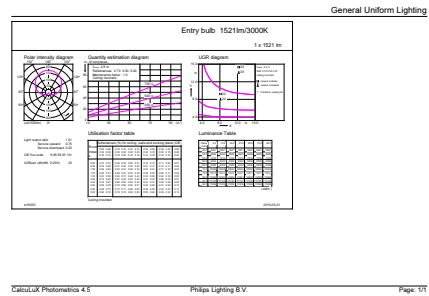

Product data

General Information		Lamp Current (Nom)	
Cap-Base	E27 [E27]	Lamp Current (Nom)	110 mA
Nominal Lifetime (Nom)	15000 h	Starting Time (Nom)	0.5 s
Switching Cycle	50000X	Warm Up Time to 60% Light (Nom)	0.5 s
Technical Type	13-100W	Power Factor (Nom)	0.5
		Voltage (Nom)	220-240 V
Light Technical		Temperature	
Color Code	830 [CCT of 3000K]	T-Case Maximum (Nom)	85 °C
Beam Angle (Nom)	150 °		
Luminous Flux (Nom)	1400 lm	Controls and Dimming	
Luminous Flux (Rated) (Nom)	1400 lm	Dimmable	No
Color Designation	White (WH)	Mechanical and Housing	
Correlated Color Temperature (Nom)	3000 K	Bulb Finish	Frosted
Luminous Efficacy (rated) (Nom)	107.69 lm/W	Approval and Application	
Color Consistency	<6	Energy Efficiency Label (EEL)	A+
Color Rendering Index (Nom)	80	Energy Consumption kWh/1000 h	13 kWh
LLMF At End Of Nominal Lifetime (Nom)	70 %	Product Data	
Operating and Electrical		Full product code	871869654582900
Input Frequency	50 to 60 Hz		
Power (Rated) (Nom)	13 W		

Standard LED bulbs

Order product name	Standard LEDBulb LEDBulb 13-100W E27 830 220-240V 1PF/10
EAN/UPC - Product	8718696545829
Order code	929001162411
Numerator - Quantity Per Pack	1

Numerator - Packs per outer box	10
Material Nr. (12NC)	929001162411
Net Weight (Piece)	0.070 kg

Dimensional drawing

Basic Bulb 13W-95W 1400lm 3000K E27 ND

Product	D	C
Standard LEDBulb LEDBulb 13-100W E27 830 220-240V 1PF/10	60 mm	110 mm

Photometric data

CorePro LEDbulb ND 13-100W A60 830

A60 /830 FR

Standard LED bulbs