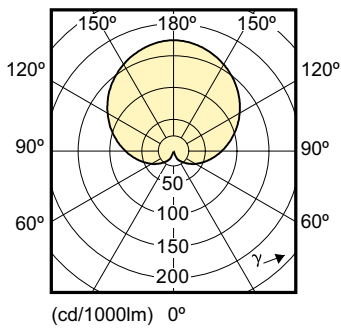

Product data

General Information		Lamp Current (Nom)	
Cap-Base	E27 [E27]	Lamp Current (Nom)	110 mA
Nominal Lifetime (Nom)	15000 h	Starting Time (Nom)	0.5 s
Switching Cycle	50000X	Warm Up Time to 60% Light (Nom)	0.5 s
Technical Type	13-100W	Power Factor (Nom)	0.5
		Voltage (Nom)	220-240 V
Light Technical		Temperature	
Color Code	830 [CCT of 3000K]	T-Case Maximum (Nom)	85 °C
Beam Angle (Nom)	150 °		
Luminous Flux (Nom)	1400 lm	Controls and Dimming	
Luminous Flux (Rated) (Nom)	1400 lm	Dimmable	No
Color Designation	White (WH)	Mechanical and Housing	
Correlated Color Temperature (Nom)	3000 K	Bulb Finish	Frosted
Luminous Efficacy (rated) (Nom)	107.69 lm/W	Approval and Application	
Color Consistency	<6	Energy Efficiency Label (EEL)	A+
Color Rendering Index (Nom)	80	Energy Consumption kWh/1000 h	13 kWh
LLMF At End Of Nominal Lifetime (Nom)	70 %	Product Data	
Operating and Electrical		Full product code	871869654582900
Input Frequency	50 to 60 Hz		
Power (Rated) (Nom)	13 W		

Dimensional drawing

Basic Bulb 13W-95W 1400lm 3000K E27 ND

Product	D	C
Standard LEDBulb LEDBulb 13-100W E27 830 220-240V 1PF/10	60 mm	110 mm

Photometric data

CorePro LEDbulb ND 13-100W A60 830

A60 /830 FR

Standard LED bulbs