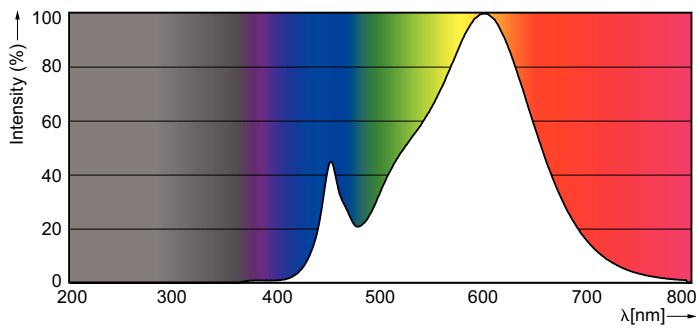

Standard LED bulbs

Order product name	Standard LEDBulb LEDBulb 13-100W E27 830 220-240V 1PF/10
EAN/UPC - Product	8718696545829
Order code	929001162411
Numerator - Quantity Per Pack	1

Numerator - Packs per outer box	10
Material Nr. (12NC)	929001162411
Net Weight (Piece)	0.070 kg

Dimensional drawing

Product	D	C
Standard LEDBulb LEDBulb 13-100W E27 830 220-240V 1PF/10	60 mm	110 mm

Photometric data

A60 /830 FR