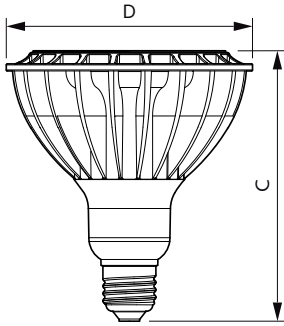

MASTER LEDspot PAR High Lumen

Dimensional drawing

Product	D	C
Master LED PAR38 36W 25D 830 ND E27	123 mm	136 mm

Controls and Dimming

Dimmable	No

Operating and Electrical

Input Frequency	50 to 60 Hz
Starting Time (Nom)	0.5 s

General Information

Cap-Base	E27
Nominal Lifetime (Nom)	25000 h
Switching Cycle	50000X

Light Technical

LLmf At End Of Nominal Lifetime (Nom)	70 %

Approval and Application

Order Code	Full Product Name	Energy Consumption kWh/1000 h	Energy Efficiency Label (EEL)
929001353802	MAS LED spot ND 20W PAR30L E27 830 15D	20 kWh	A+
929001353808	Master LED PAR30L 20W 15D 830	20 kWh	A+
929001353810	Master LED PAR30L 20W 15D 830 CN	20 kWh	A+
929001353908	Master LED PAR30L 20W 15D 840	20 kWh	A+
929001353910	Master LED PAR30L 20W 15D 840 CN	20 kWh	A+
929001354002	MAS LED spot ND 20W PAR30L E27 830 30D	20 kWh	A+
929001354008	Master LED PAR30L 20W 30D 830	20 kWh	A+
929001354010	Master LED PAR30L 20W 30D 830 CN	20 kWh	A+

Order Code	Full Product Name	Energy Consumption kWh/1000 h	Energy Efficiency Label (EEL)
929001354108	Master LED PAR30L 20W 30D 840	20 kWh	A+
929001354110	Master LED PAR30L 20W 30D 840 CN	20 kWh	A+
929001354308	Master LED PAR30L 32W 15D 830	32 kWh	A+
929001354310	Master LED PAR30L 32W 15D 830 CN	32 kWh	A+
929001354312	Master LED PAR30L 32W 15D 830	32 kWh	A+
929001354408	Master LED PAR30L 32W 15D 840	32 kWh	A+
929001354410	Master LED PAR30L 32W 15D 840 CN	32 kWh	A+
929001354508	Master LED PAR30L 32W 15D 857	32 kWh	A+