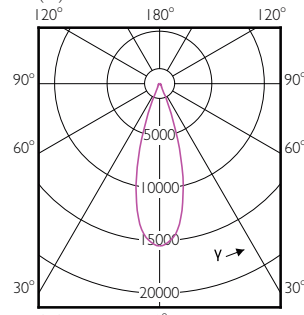

MASTER LEDspot PAR High Lumen