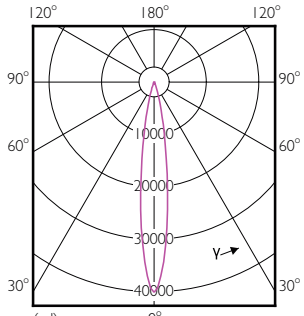

MASTER LEDspot PAR High Lumen