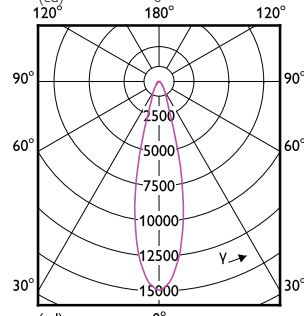

MASTER LEDspot PAR High Lumen