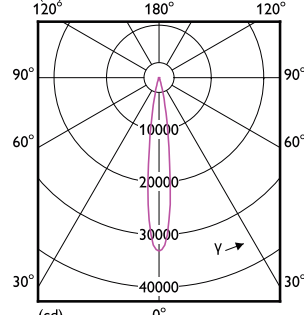

MASTER LEDspot PAR High Lumen