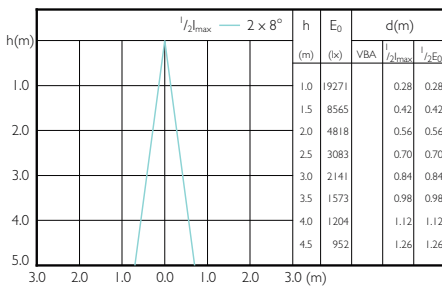

LEDspot PAR30L E27 20W 4000K 15D