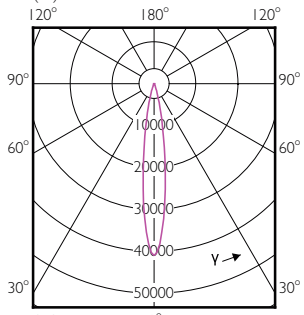

MASTER LEDspot PAR High Lumen