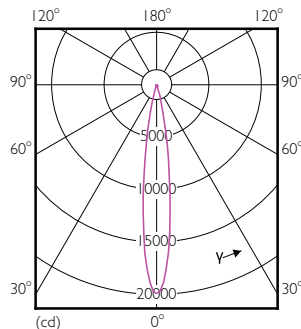

Order Code	Full Product Name	T-Case Maximum (Nom)
929001374702	MAS LED spot ND 41W PAR30L E27 827 30D	88 °C
929001374708	Master LED PAR30L 40W 30D 827	90 °C
929001374802	MAS LED spot ND 41W PAR30L E27 830 30D	88 °C
929001374808	Master LED PAR30L 40W 30D 830	90 °C
929001374810	Master LED PAR30L 40W 30D 830 CN	90 °C
929001374812	Master LED PAR30L 40W 30D 830	88 °C
929001374908	Master LED PAR30L 40W 30D 840	90 °C
929001374910	Master LED PAR30L 40W 30D 840 CN	90 °C
929001375008	Master LED PAR30L 40W 30D 857	90 °C
929001375010	Master LED PAR30L 40W 30D 860 CN	90 °C
929001941912	Master LED PAR30L 28W 15D 830 100-277V	80 °C
929001942012	Master LED PAR30L 28W 30D 830 100-277V	80 °C
929001942112	Master LED PAR30L 28W 15D 840 100-277V	80 °C
929001942212	Master LED PAR30L 28W 30D 840 100-277V	80 °C
929001920712	Master LED PAR38 36W 25D 830 ND E27	90 °C