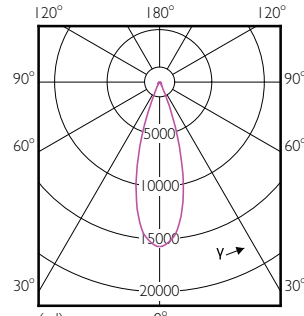

MASTER LEDspot PAR High Lumen