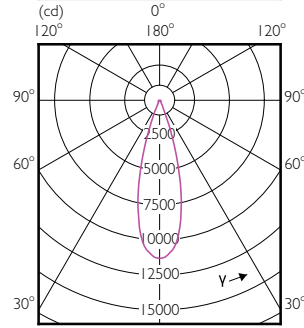

MASTER LEDspot PAR High Lumen