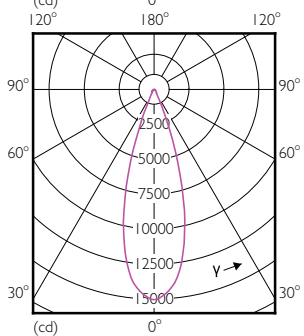

MASTER LEDspot PAR High Lumen