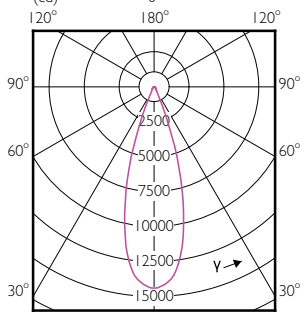

MASTER LEDspot PAR High Lumen