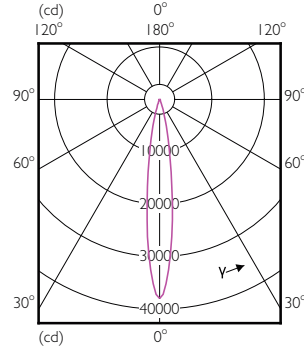

MASTER LEDspot PAR High Lumen