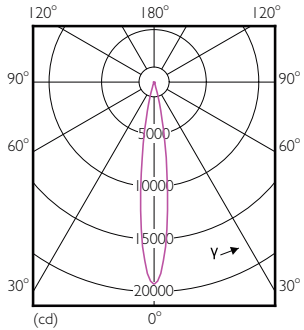

MASTER LEDspot PAR High Lumen