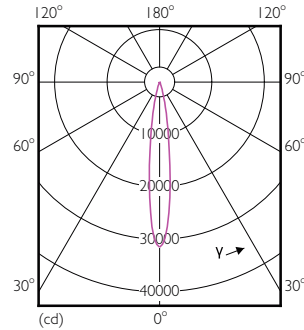

MASTER LEDspot PAR High Lumen