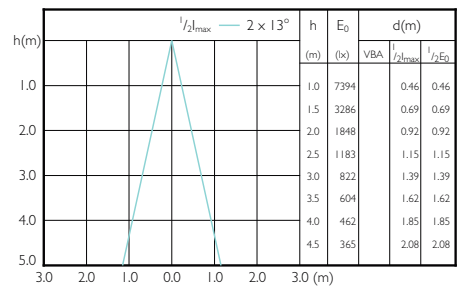

LEDspot MAS 20W E27 PAR30L 830 30D ND