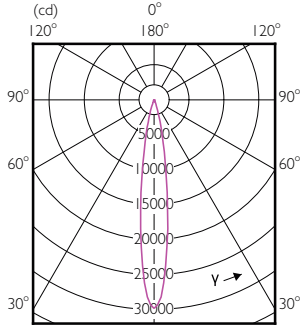

MASTER LEDspot PAR High Lumen