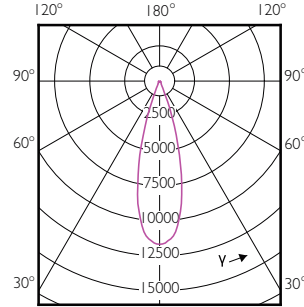

MASTER LEDspot PAR High Lumen