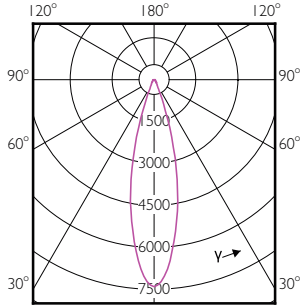

MASTER LEDspot PAR High Lumen