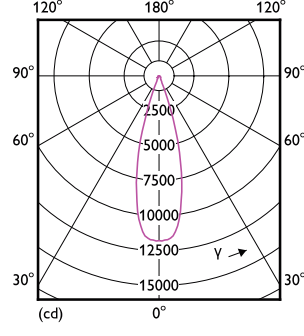

MASTER LEDspot PAR High Lumen