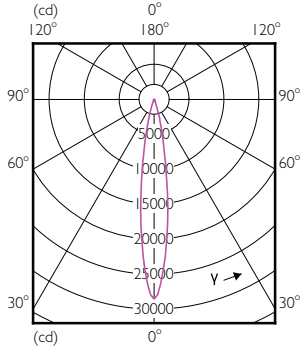

MASTER LEDspot PAR High Lumen