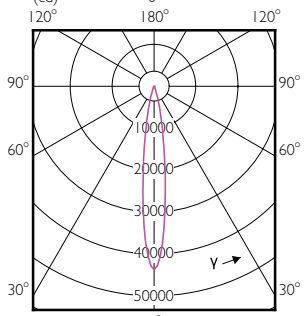

MASTER LEDspot PAR High Lumen