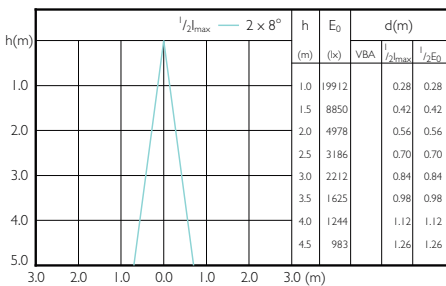

Beam Diagrams

LEDspot MAS 20W E27 PAR30L 830 15D ND