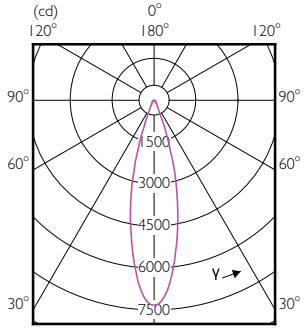

MASTER LEDspot PAR High Lumen