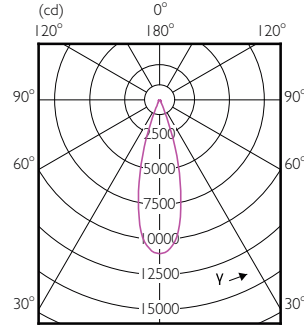

MASTER LEDspot PAR High Lumen