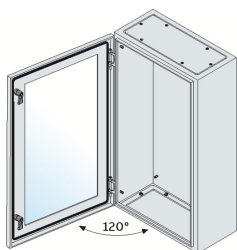

PRODUCT-DETAILS

SR2-SRN12830VK

ENCLOSURE GLASS DOOR 1200X800X300 7035

Información General

Extended Product Type	SR2-SRN12830VK
Product ID	SRN12830VK
EAN	8015646753854
Catalog Description	ENCLOSURE GLASS DOOR 1200X800X300 7035
Long Description	Enclosure with glazed door 1200x800x300mm (HxWxD)

Clasificación

EAN	8015646753854
Minimum Order Quantity	1 piece
Customs Tariff Number	85381000

Dimensiones

Product Net Width	800 mm
Product Net Height	1200 mm
Product Net Depth / Length	300 mm
Product Net Weight	41.7 kg

Información de Embalaje

Package Level 1 Units	1 piece
-----------------------	---------

Package Level 1 Width	0.850 m
Package Level 1 Height	0.325 m
Package Level 1 Depth / Length	1.225 m
Package Level 1 Gross Weight	42.200 kg
Package Level 1 EAN	8015646753854