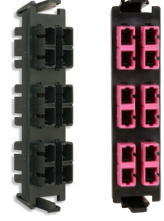

## Quick-Pack® Adapter Plates

Siemon's patented Quick-Pack adapter plates feature an integrated latch, which provides single-finger access to fiber even in fully populated enclosures.

### XGLO® & LightSystem®

RIC-F-SC6-01.....  
3 duplex SC adapters  
(6 fibers)

RIC-F-SC8-01.....  
4 duplex SC adapters  
(8 fibers)

RIC-F-SC12-01.....  
6 duplex SC adapters  
(12 fibers)

RIC-F-SCQ6-01.....  
3 duplex SC adapters  
(6 fibers), aqua adapters  
(not shown)

RIC-F-SCQ8-01.....  
4 duplex SC adapters  
(8 fibers), aqua adapters  
(not shown)

RIC-F-SCQ12-01.....  
6 duplex SC adapters  
(12 fibers), aqua adapters  
(not shown)

RIC-F-SCE6-01.....  
3 duplex SC adapters  
(6 fibers), erika violet  
adapters (not shown)

RIC-F-SCE8-01.....  
4 duplex SC adapters  
(8 fibers), erika violet adapters  
(not shown)

RIC-F-SCE12-01.....  
6 duplex SC adapters  
(12 fibers), erika violet adapters  
(not shown)

RIC-F-L(X)12-01C....  
3 quad LC adapters  
(12 fibers), beige adapters  
(not shown)