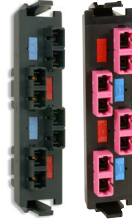

## Quick-Pack® Adapter Plates

Siemon's patented Quick-Pack adapter plates feature an integrated latch, which provides single-finger access to fiber even in fully populated enclosures.

### XGLO® & LightSystem®

RIC-F-SC6-01.....  
3 duplex SC adapters  
(6 fibers)

RIC-F-SC8-01.....  
4 duplex SC adapters  
(8 fibers)

RIC-F-SC12-01.....  
6 duplex SC adapters  
(12 fibers)

RIC-F-SCQ6-01.....  
3 duplex SC adapters  
(6 fibers), aqua adapters  
(not shown)

RIC-F-SCQ8-01.....  
4 duplex SC adapters  
(8 fibers), aqua adapters  
(not shown)

RIC-F-SCQ12-01.....  
6 duplex SC adapters  
(12 fibers), aqua adapters  
(not shown)

RIC-F-SCE6-01.....  
3 duplex SC adapters  
(6 fibers), erika violet  
adapters (not shown)