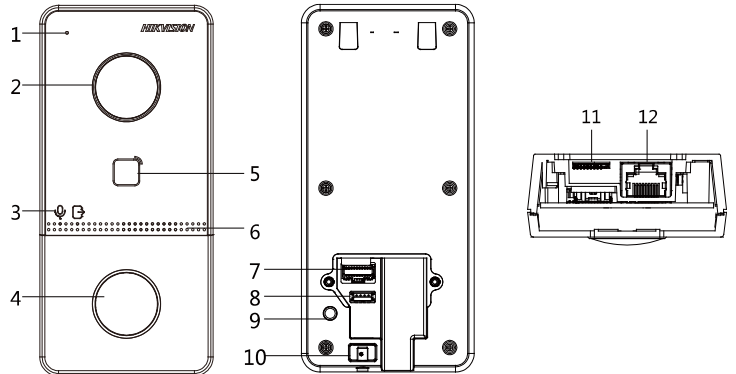

Supplement light	IR supplement
Lens	1
FOV	Horizontal: 129° Vertical: 75°
WDR	True WDR
Resolution	Main stream: 1920 × 1080p, 720p Sub stream: 704 × 576
Audio parameters	
Audio compression standard	G.711 U
Audio input	Built-in omnidirectional microphone
Audio output	Built-in loudspeaker
Audio compression bitrate	64 Kbps
Audio quality	Noise suppression and echo cancellation
Volume adjustment	Adjustable
Capacity	
Fingerprint capacity	/
User capacity	2000
Face capacity	/
Linked indoor station	1
Event capacity	/
Network parameters	
Communication protocol	TCP/IP, RSTP
Wired network	10/100 Mbps self-adaptive Ethernet

Device interfaces	
Alarm input	4
Network interface	1
TAMPER	1
RS-485	1
Exit button	1
USB	0
Wiegand	0
TF card	0
Alarm output	0
Lock control	1
Door contact input	1
Power interface	1

General	
Button	1
Indicator	2
Installation	Surface mounting
Working temperature	-40° C to +55° C (-40° F to 131° F)
Working humidity	10% to 95%
Indicator	2
Weight	265g
Protective level	IP65
Power supply method	IEEE802.3af, standard PoE 12 VDC
Dimensions	138 mm × 65 mm × 27 mm
Battery	/
Application environment	Outdoor
Power consumption	< 10 W

## Appearance and Interfaces

No.	Description	No.	Description
1	Microphone	7	Terminals
2	Camera	8	Debugging Port
3	Indicator	9	TAMPER
4	Button	10	Set Screw
5	Card Reading Area	11	TF Card Slot
6	Loudspeaker	12	Network Interface