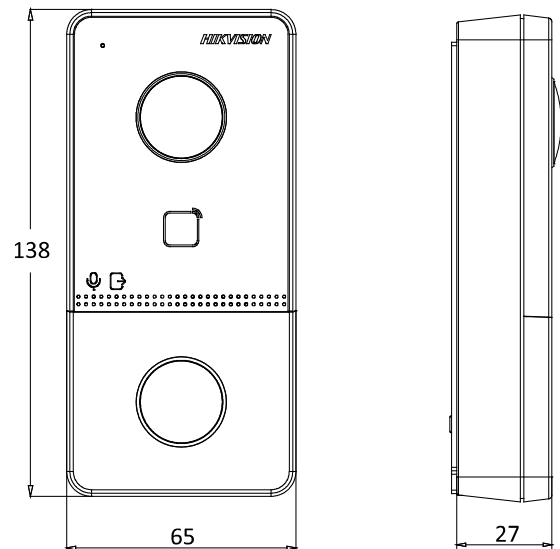

Wi-Fi	Support
Bluetooth	Not supported.
3G/4G	/
Received frequency	2.4 to 2.4835GHz
Transmitted frequency	2.4 to 2.4835 GHz
Bandwidth	20 to 40 MHz
Frequency power	802.11b:16dBm +/- 1.5dBm
	802.11g:15dBm +/- 1.5dBm
	802.11n(ht20):14dBm +/- 1.5dBm
	802.11n(ht40):12dBm +/- 1.5dBm

Device interfaces	
Alarm input	4
Network interface	1
TAMPER	1
RS-485	1
Exit button	1
USB	0
Wiegand	0
TF card	0
Alarm output	0
Lock control	1
Door contact input	1
Power interface	1

General	
Button	1
Indicator	2
Installation	Surface mounting
Working temperature	-40° C to +55° C (-40° F to 131° F)
Working humidity	10% to 95%
Indicator	2
Weight	265g
Protective level	IP65
Power supply method	IEEE802.3af, standard PoE 12 VDC
Dimensions	138 mm × 65 mm × 27 mm
Battery	/
Application environment	Outdoor
Power consumption	< 10 W

Available Model

DS-KV6113-WPE1

Appearance and Interfaces

No.	Description	No.	Description
1	Microphone	7	Terminals
2	Camera	8	Debugging Port
3	Indicator	9	TAMPER
4	Button	10	Set Screw
5	Card Reading Area	11	TF Card Slot
6	Loudspeaker	12	Network Interface

Dimension