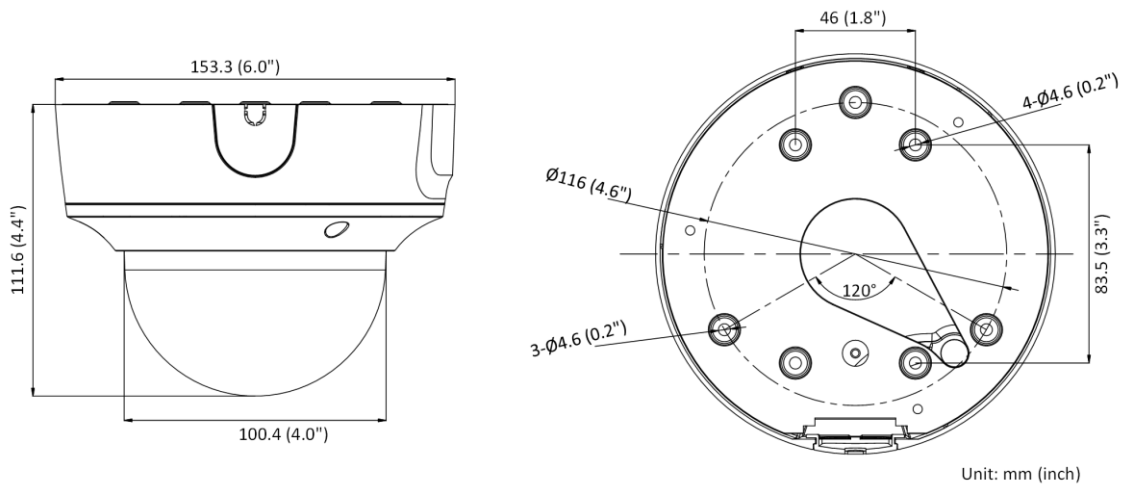

▪ **Dimension**

▪ **Accessory**

DS-1471ZJ-155
Pendant Mount

DS-1475ZJ-SUS
Vertical Pole Mount

DS-1473ZJ-155B
Wall Mount

DS-1473ZJ-155
Wall Mount

DS-1476ZJ-SUS
Corner Mount