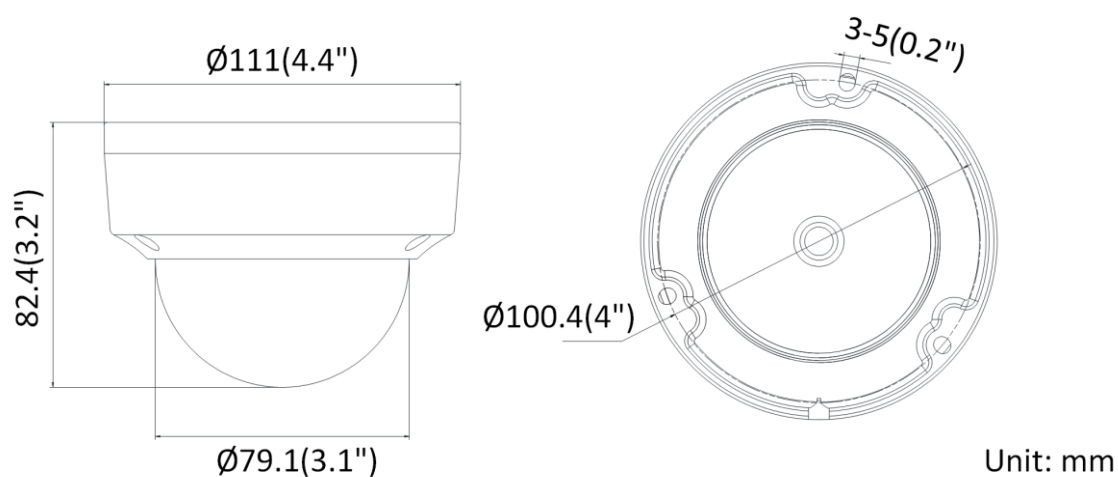

Weight	Camera: approx. 497 g (1.1 lb.) With package: approx. 597 g (1.3 lb.)
Approval	
Protection	Ingress protection: IP67 (IEC 60529-2013), IK10(IEC 62262:2002)
Compression Standard	
H.264+	Main stream supports
H.265+	Main stream supports

▪ **Available Models**

DS-2CD2121G0-IW (2.8 mm, 4 mm)

DS-2CD2121G0-IWS (2.8 mm, 4 mm)

▪ **Dimension**