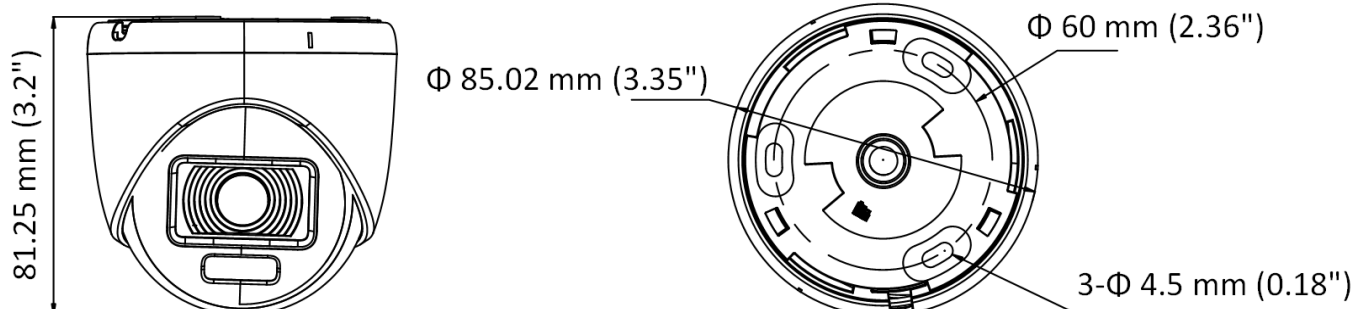

▪ Available Model

DS-2CE70DF0T-PF

▪ Dimension