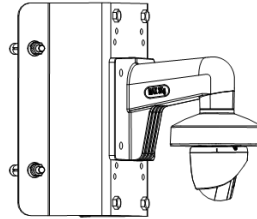

DS-1276ZJ-SUS

▪ **Accessory**