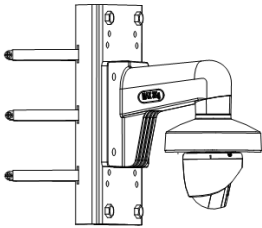

▪ **Accessory**

DS-1275ZJ-SUS